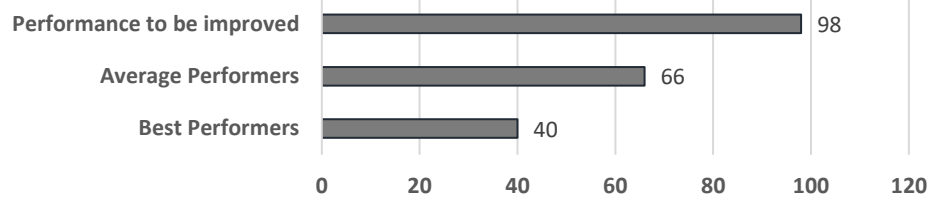

Staff Performance Analysis 2019-20

P. S. S. I. D. N. Y. A. K. U. M. I.
PRINCIPAL
Shrimati Indira Gandhi College
Tiruchirappalli-2.

SHRIMATI INDIRA GANDHI COLLEGE

(Nationally Accredited at "A" Grade (3rd Cycle) by NAAC)

Chatram Bus Stand, Tiruchirappalli – 620002.

Evaluation of Staff Performance for the Year – 2018-19

Best Performers		
S.No	Name	Department
1	Ms.A.Shanmugapriya	Biochemistry
2	Dr. B.Varalakshmi	Biochemistry
3	Ms.S.Gomathi	Biochemistry
4	Ms.V.Bharathi	Biochemistry
5	Dr.T.Karpagam	Biochemistry
6	Ms.B.Ramya	Biochemistry
7	Ms. A. Hemalatha	Commerce
8	Dr. O.T.V. Latasri	Commerce
9	Dr. M.Manimekalai	Computer Science
10	Ms. V.Mathimalar	Computer Science
11	Ms. P.Ananthi	Computer Science
12	Dr.S.Rethinavalli	Computer Science
13	Ms.S.Rengalakshmi	Economics
14	Ms.R.Latha	Economics
15	Ms. G. Subashini	Microbiology
16	Dr.S.Bhuvaneswari	Microbiology
17	Dr. S. Shanthi	Microbiology
18	Ms. K. Chitra Devi	Microbiology
19	Dr.S.Vijayalakshmi	Microbiology
20	Dr. A. Winny Fred Crossia	Microbiology
21	Dr.J.Francis mary	Management Studies
22	Ms.S.Kanimozhi	Management Studies
23	Dr.S.Vidhyalakshmi	Mathematics
24	Ms.D.Maheswari	Mathematics
25	Dr. S. Santhakumari	Physics
26	Ms. A. Anitha Ezhil Mangaiyarkarasi	Physics
27	Dr.K.Shenbaham	Social Work
28	Dr.E.Deepa	Social Work
29	Ms.K.Annapoorani	Tamil

PRINCIPAL
Shrimati Indira Gandhi College
Tiruchirappalli-2.