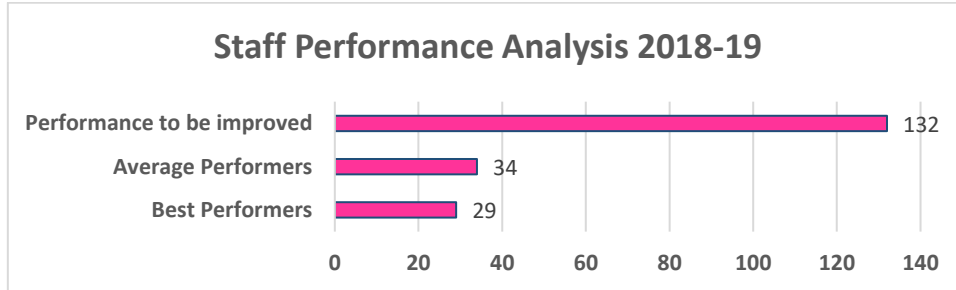

Performance to be Improved		
S.No	Name	Department
111	Ms. V. Vijaya	Physics
112	Ms. V. Sasikala	Physics
113	Ms. M. Premalatha	Physics
114	Ms. R. Nagalakshmi	Physics
115	Ms. A. Thamarai Selvi	Physics
116	Ms. S. Sharmila	Physics
117	Ms. J. Krishnaveni	Physics
118	Ms. C. Mahalakshmi	Physics
119	MS. N. Shobana	Physics
120	Dr.A.Angelin Prema	Physics
121	Ms.V.Ruckmani	Sanskrit
122	Dr.N.Sherrin sophia	Social Work
123	Ms.K.Vijaya	Social Work
124	Dr.N.Hemalatha	Social Work
125	Ms.P.Selvi	Social Work
126	Dr. K.Kavitha Maheswari	Social Work
127	Ms.M.Vasuki	Tamil
128	Dr.S.Nagarathinam	Tamil
129	Ms.P.Lakshmi	Tamil
130	Ms.A.Sangeetha	Tamil
131	Ms.P.Jothi	Tamil
132	Dr.A.Sharmila	Tamil

PRINCIPAL
Shrimati Indira Gandhi College
Tiruchirappalli-2.