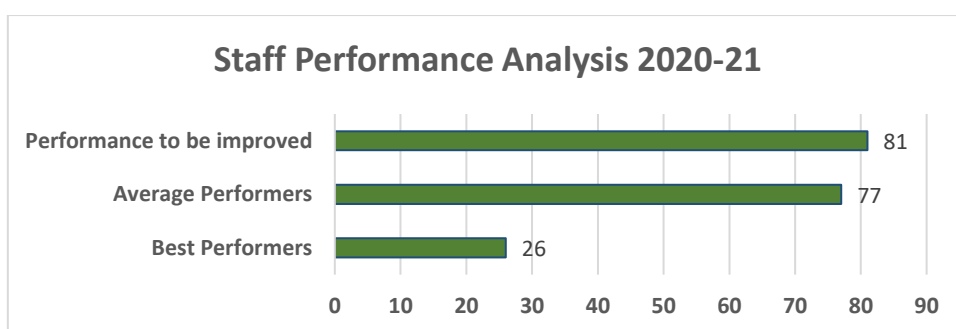

Performance to be Improved		
S.No	Name	Department
56	Ms.K.Rakini	Management Studies
57	Dr.J.Shanthi	Mathematics
58	Dr. S. Mallika	Mathematics
59	Ms.V.Anbuvalli	Mathematics
60	Ms.M.Revathi	Mathematics
61	Ms.R.Maheswari	Mathematics
62	Ms.B.Geetha	Mathematics
63	Ms. J. Kiruthika	Mathematics
64	Ms. G. Bhuvaneswari	Physics
65	Dr. N.Sharmila	Physics
66	Ms. V. Vijaya	Physics
67	Dr. M. Padmavathy	Physics
68	Ms. S. Sharmila	Physics
69	MS. N. Shobana	Physics
70	Ms.V.Ruckmani	Sanskrit
71	Dr.K.Shenbaham	Social Work
72	Dr.N.Hemalatha	Social Work
73	Ms.P.Selvi	Social Work
74	Dr.S.Nagarathinam	Tamil
75	Dr.B.Padmapiya	Tamil
76	Ms.G.Kavithavalli	Tamil
77	Dr.K.Annapoorani	Tamil
78	Ms.M.Devaki	Tamil
79	Ms.P.Lakshmi	Tamil
80	Ms.A.Sangeetha	Tamil
81	Ms.P.Jothi	Tamil

PRINCIPAL
Shrimati Indra Gandhi College
Tiruchirappalli-2.