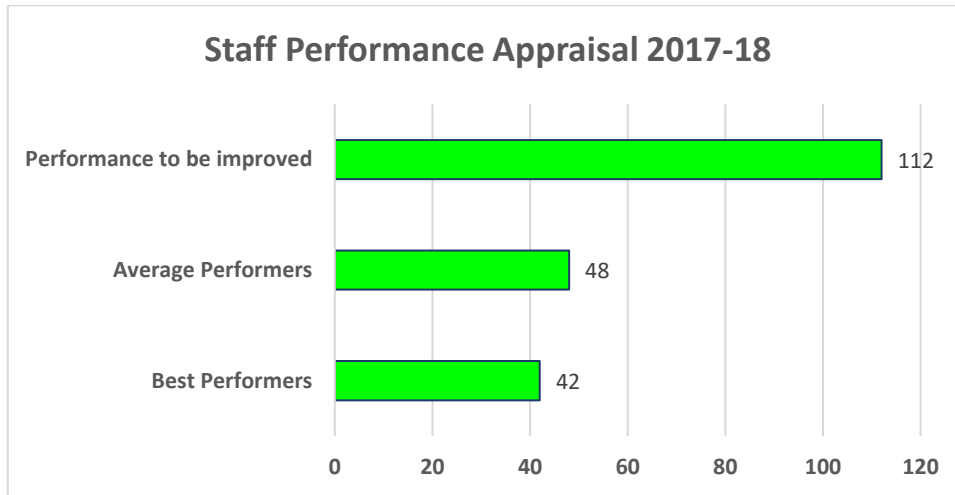

Performance to be Improved		
S.No	Name	Department
110	Dr.A.Sharmila	Tamil
111	Ms.A.Chandra	Tamil
112	Ms.L.Vincy	Tamil

PRINCIPAL
Shrimati Indira Gandhi College
Truchirapalli-2.